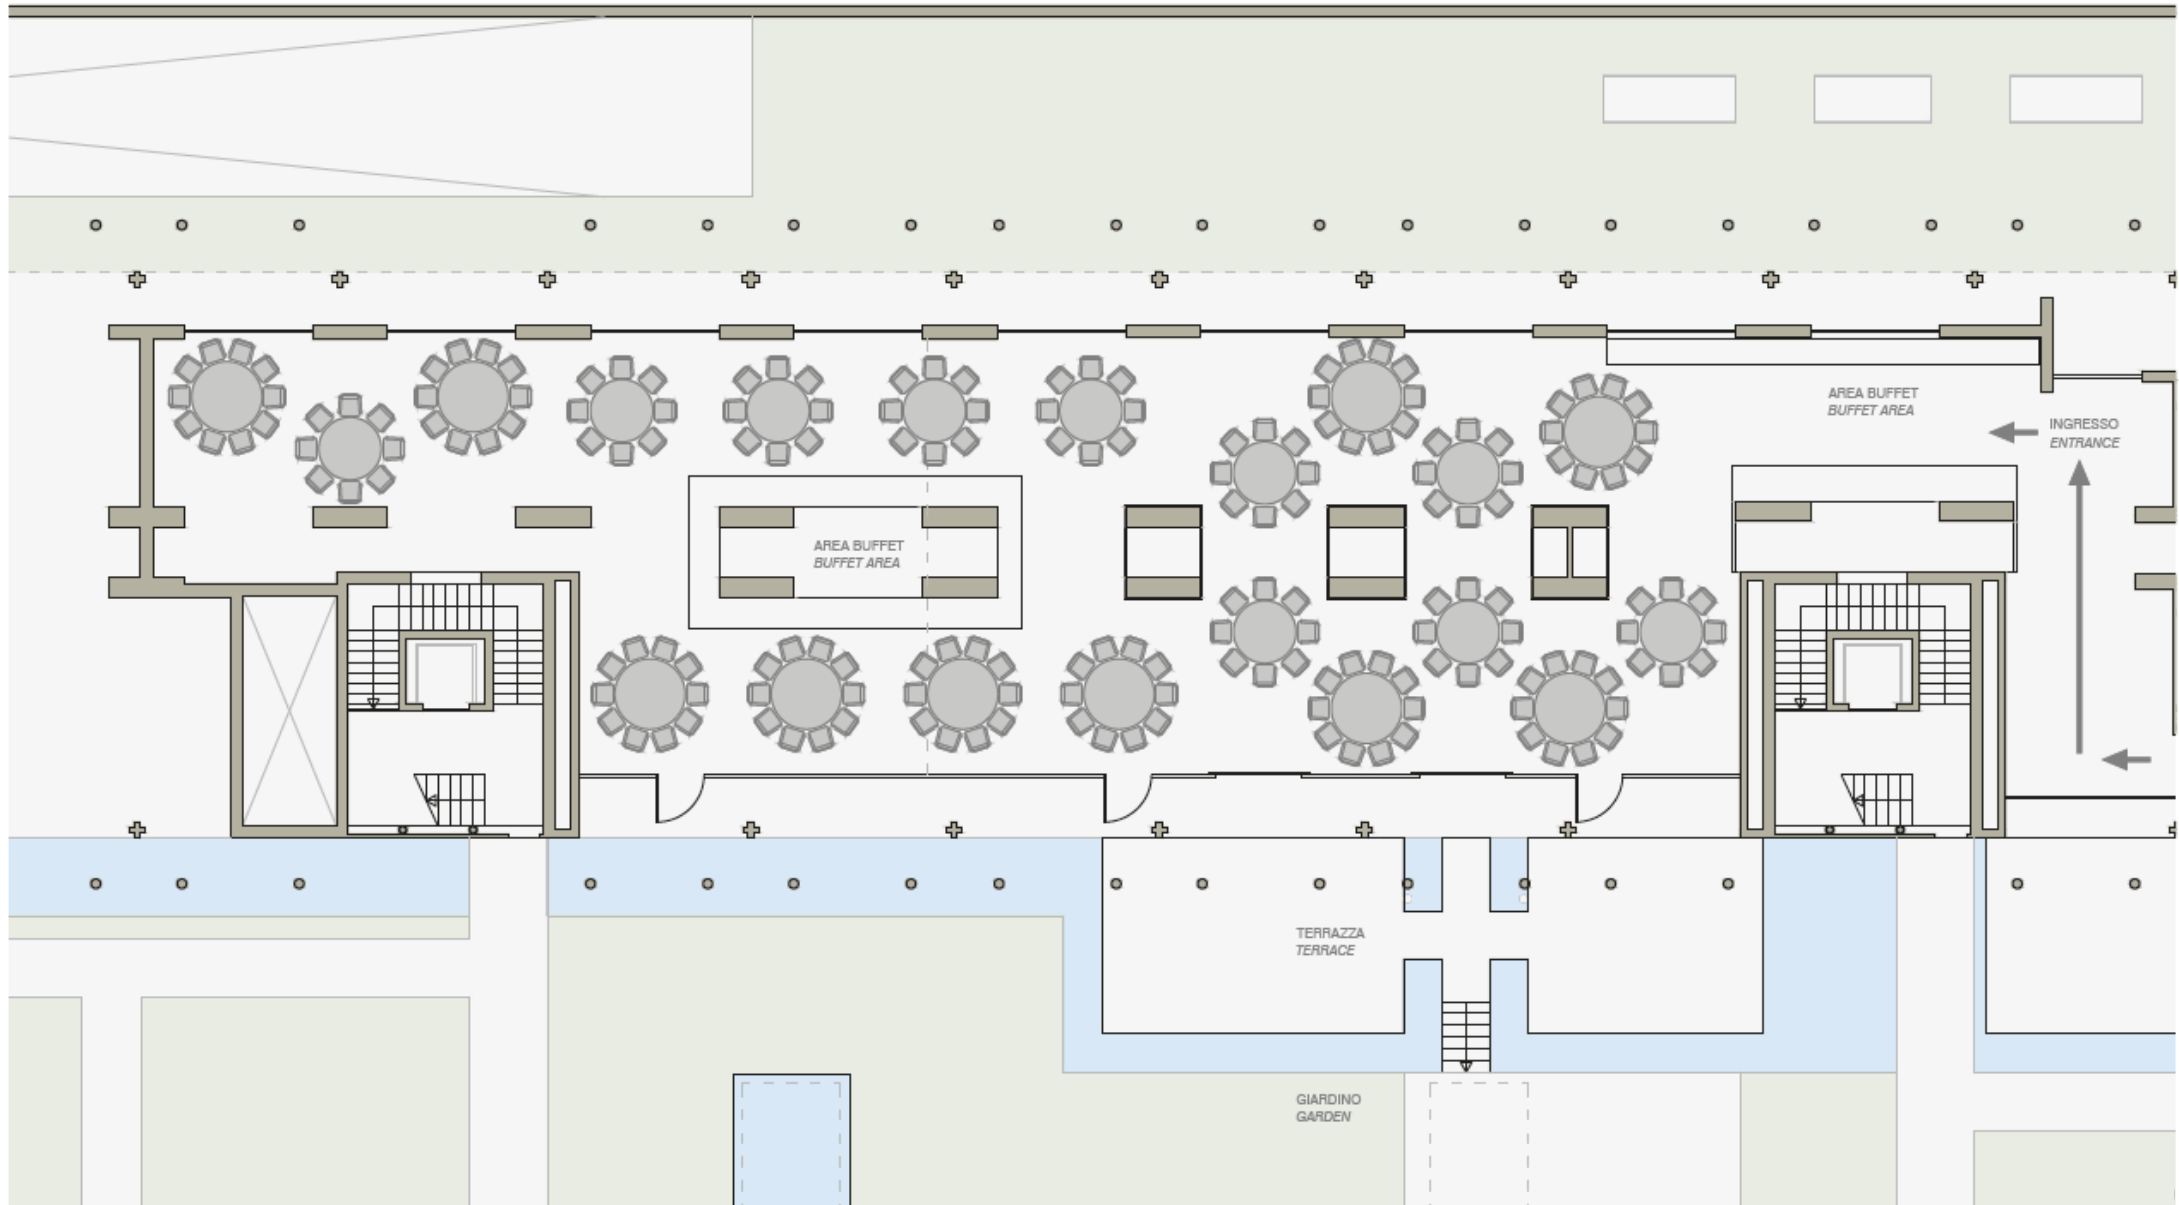

ITALIAN TASTE RESTAURANT - PLAN

AQUALUX

Hotel Spa
Suite&Terme
Bardolino

ITALIAN TASTE RESTAURANT GALA

AQUALUX

Hotel Spa
Suite&Terme
Bardolino

180 CAPACITA' / CAPACITY

SPARKLING *MEETING LOUNGE*