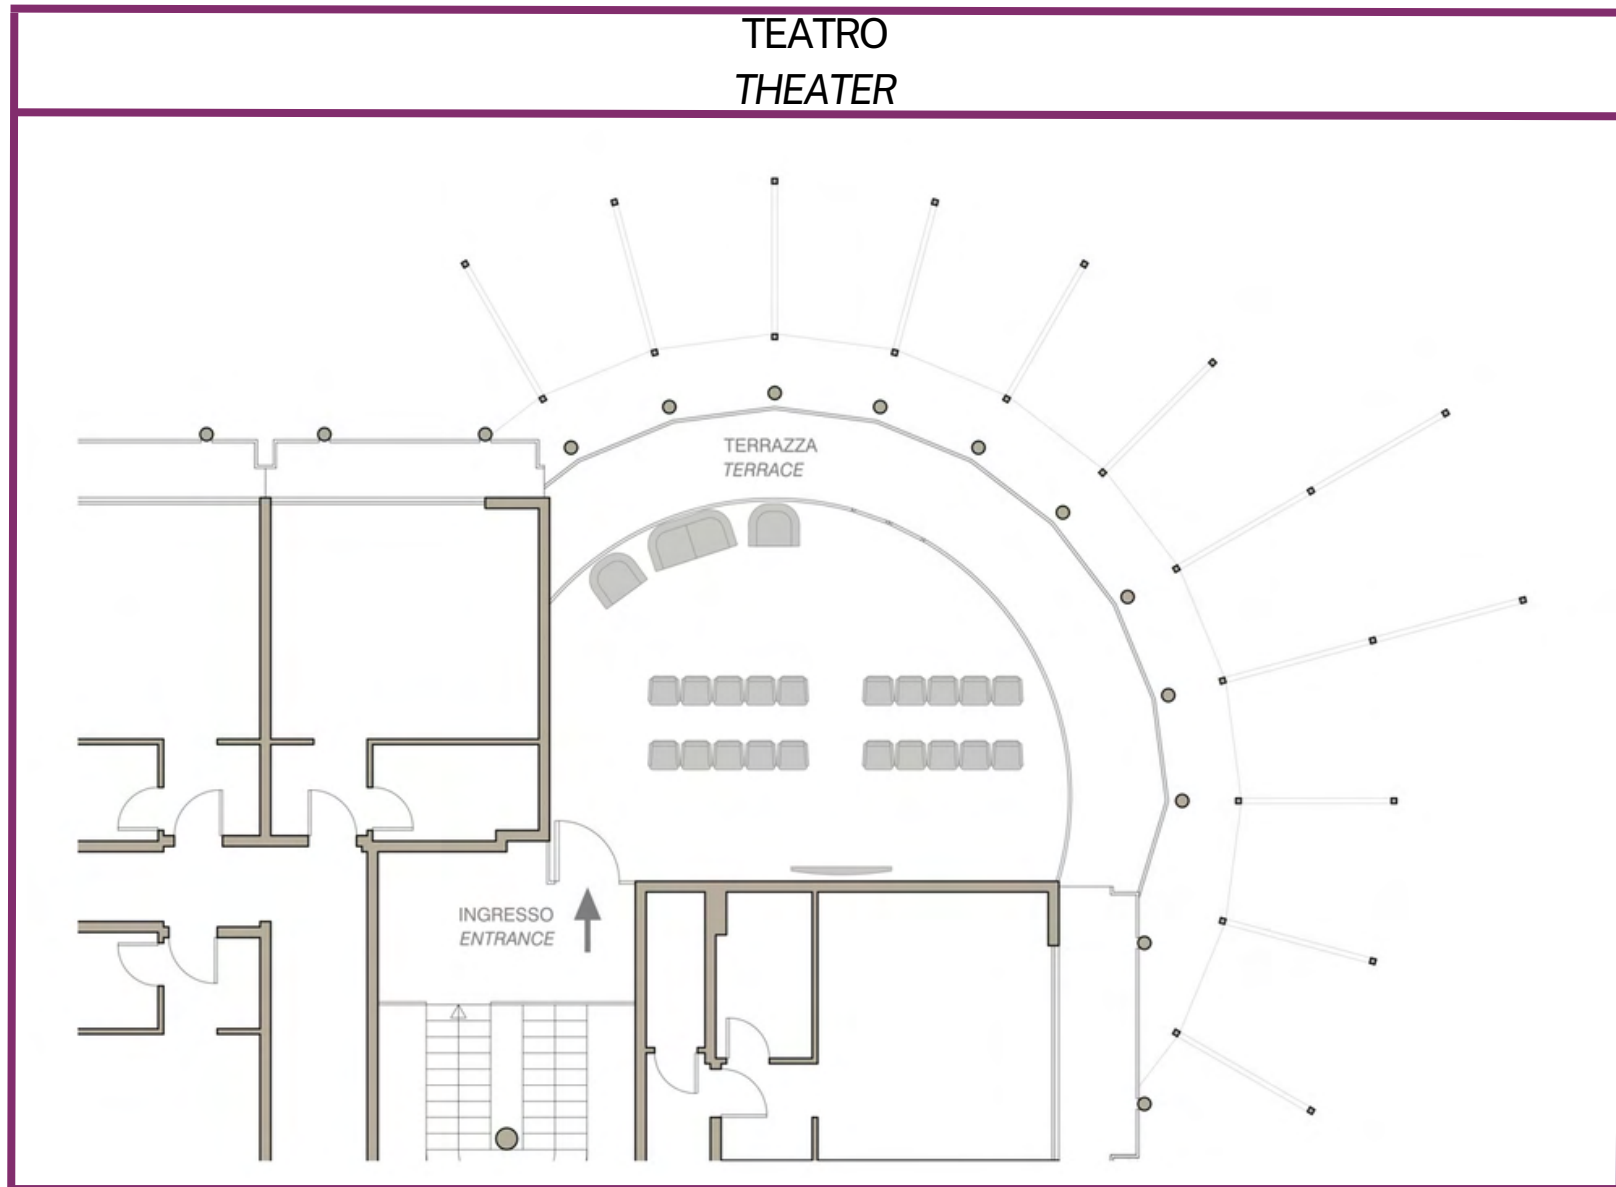

SPARKLING *MEETING LOUNGE*

AQUALUX

Hotel Spa
Suite&Terme
Bardolino

CAPACITA' / CAPACITY

20